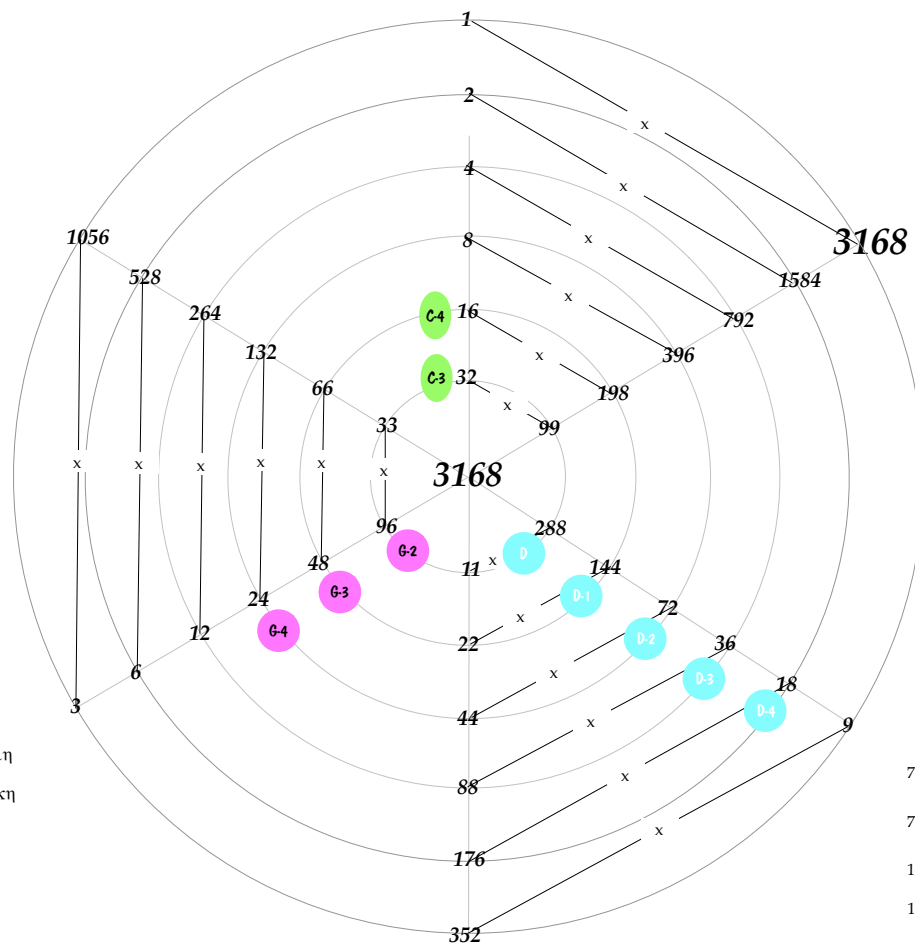

The Divisors, Gematria, and Musical Gematria of 3168

The general character of the number 3168, as conveyed by its position in ancient cosmological diagrams and the phrases associated with it through gematria, is that it represents the spirit which passes through and encircles the universe, Plato's World-soul. The Christian term for this spirit, developed from the number 3168, was Lord Jesus Christ.
John Michell, Dimensions of Paradise p. 173

1056. messenger (540) + Hestia (516)
πομπος + Εστια
1056. true (256) + faith (800)
αληθης πιστις
528. The goddess Hestia Ιστιη
264. Of truth αληθειας
132. All, whole απαν

96 Morning; east ηοιη
96 The victory η νικη

3168 The God Apollo 1416 + Pythagoras 864 + Jesus 888
Ο Θεος Απολλων + Πυθαγορας + Ιησους

3168 Light bringing 1184 + Light of God 1984
Σελαη φορος + φως Θεου

1584 Apollo 1061+ Hestia 523
Απολλων + Εστιη

792 Mind, understanding 720 + the truth 72
νους + η αληθεια

396 Pure, sacred, holy 324 + the truth 72
αγνος + η αληθεια

198 Hestia 27 + beauty 171
Ιστια* + καλον

99 Hestia 29 + the truth 72
Εστιη* + η αληθεια

99 Knowledge; teaching of the mysteries
μαθημα

72 Hz D-2

72 The Truth η αληθεια

144 Hz D-1

144 The Heart η καρδια

288 Hz D

288 Path στιβος

22 Hearth; altar, Hestia εστια*

88 Victory, the goddess Nike Νικη

352 Lamp; light, sun λαμπας