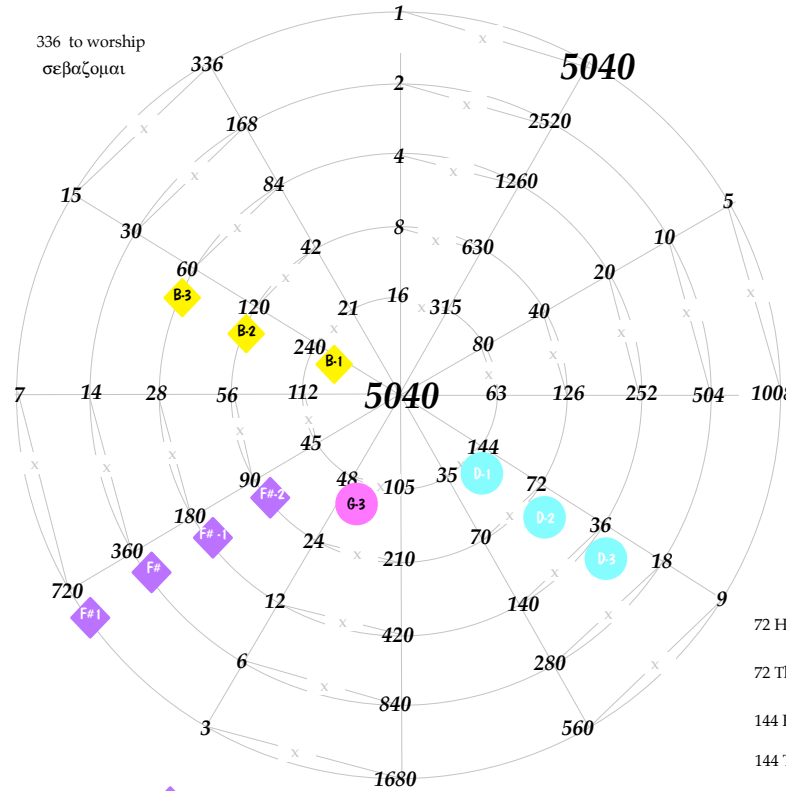

D144 is the Harmonic Mean of B120 and F#180
This combination of notes - B D F# in the next octave
up is the gematria for Jesus
240 + 288 + 360 = 888
888 = Ιησους

5040 combined radius (in miles) of earth and moon